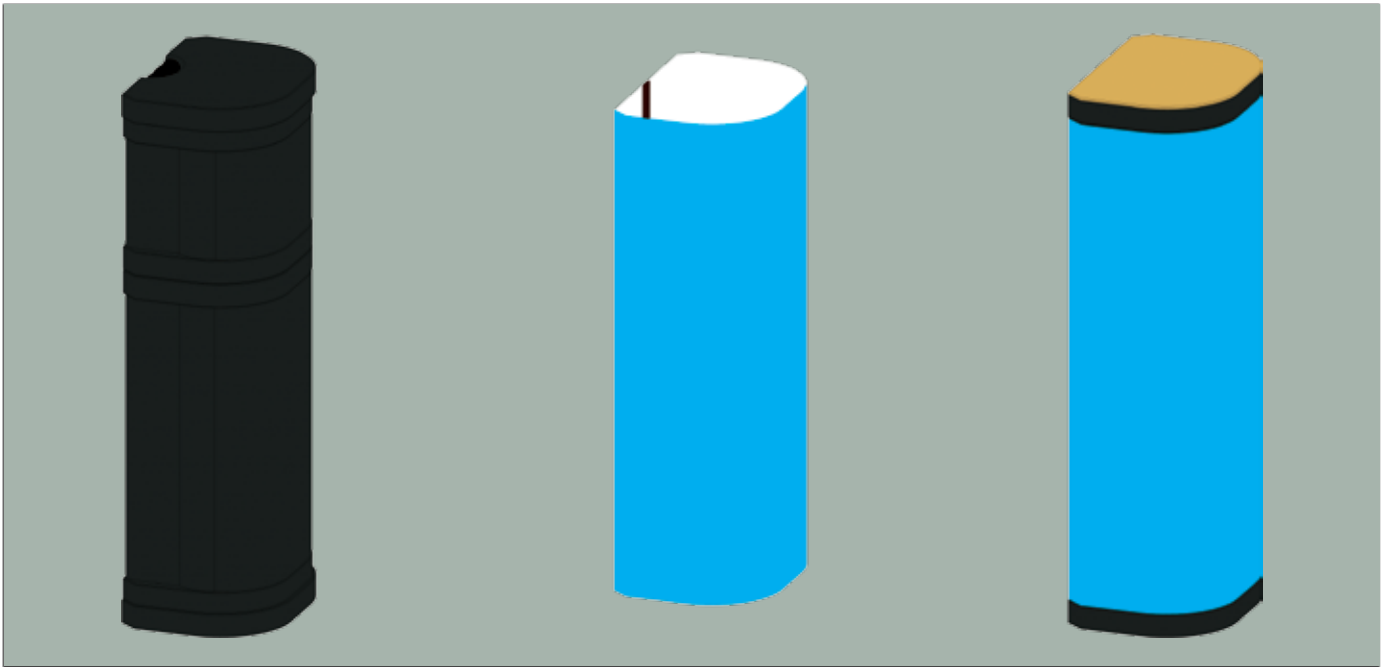

Twist Hardcase Single Wrap Graphic Template

Hidden Graphic Area ■ Visible Graphic Area ■ Unprinted Cut Lines □

310mm Wide (1240mm Full Size)