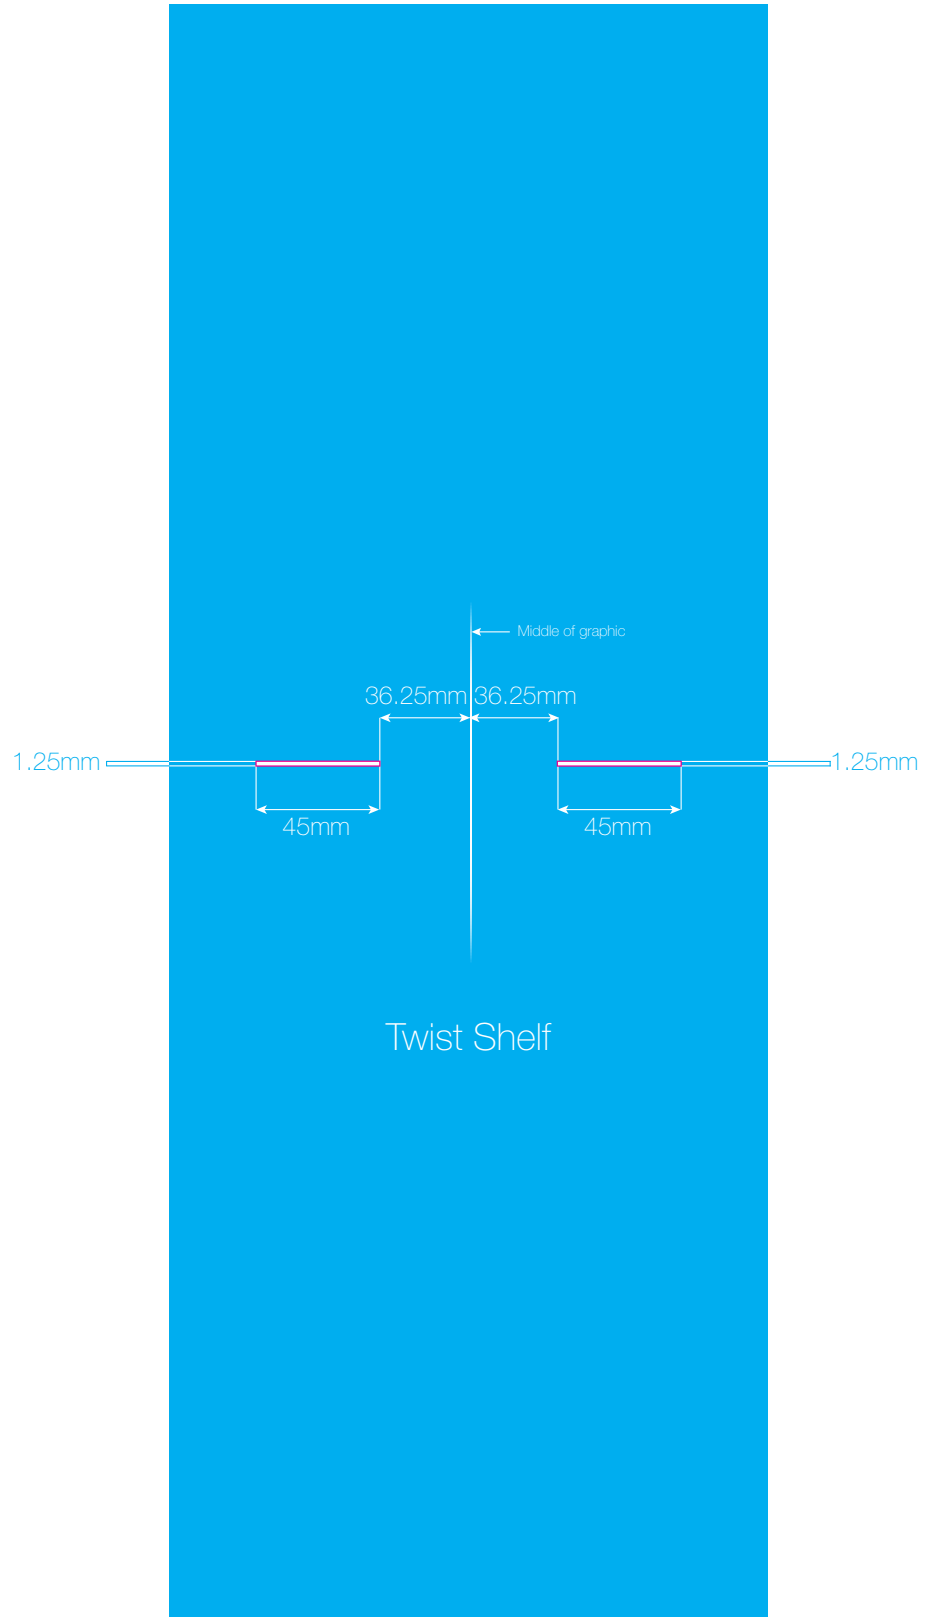

Twist Shelf Graphic Template

Hidden Graphic Area ■ Visible Graphic Area ■ Unprinted Cut Lines □

The Twist Shelf can be placed at any height under 1.6m high, regardless of height