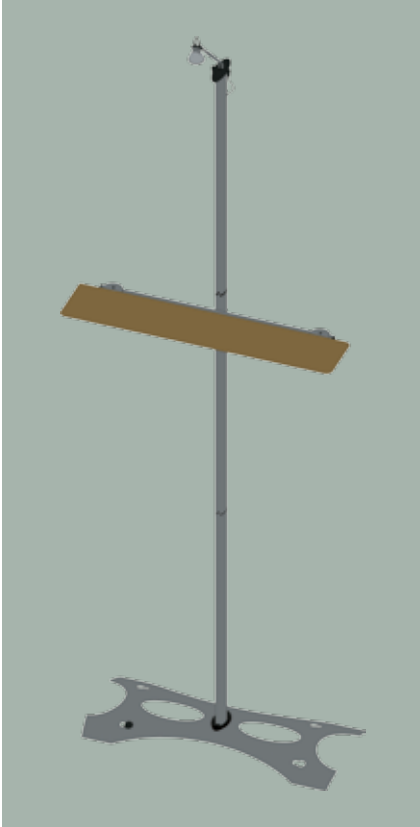

Twist Shelf Graphic Template

Hidden Graphic Area ■ Visible Graphic Area ■ Unprinted Cut Lines □

The Twist Shelf can be placed at any height under 1.6m high, regardless of height