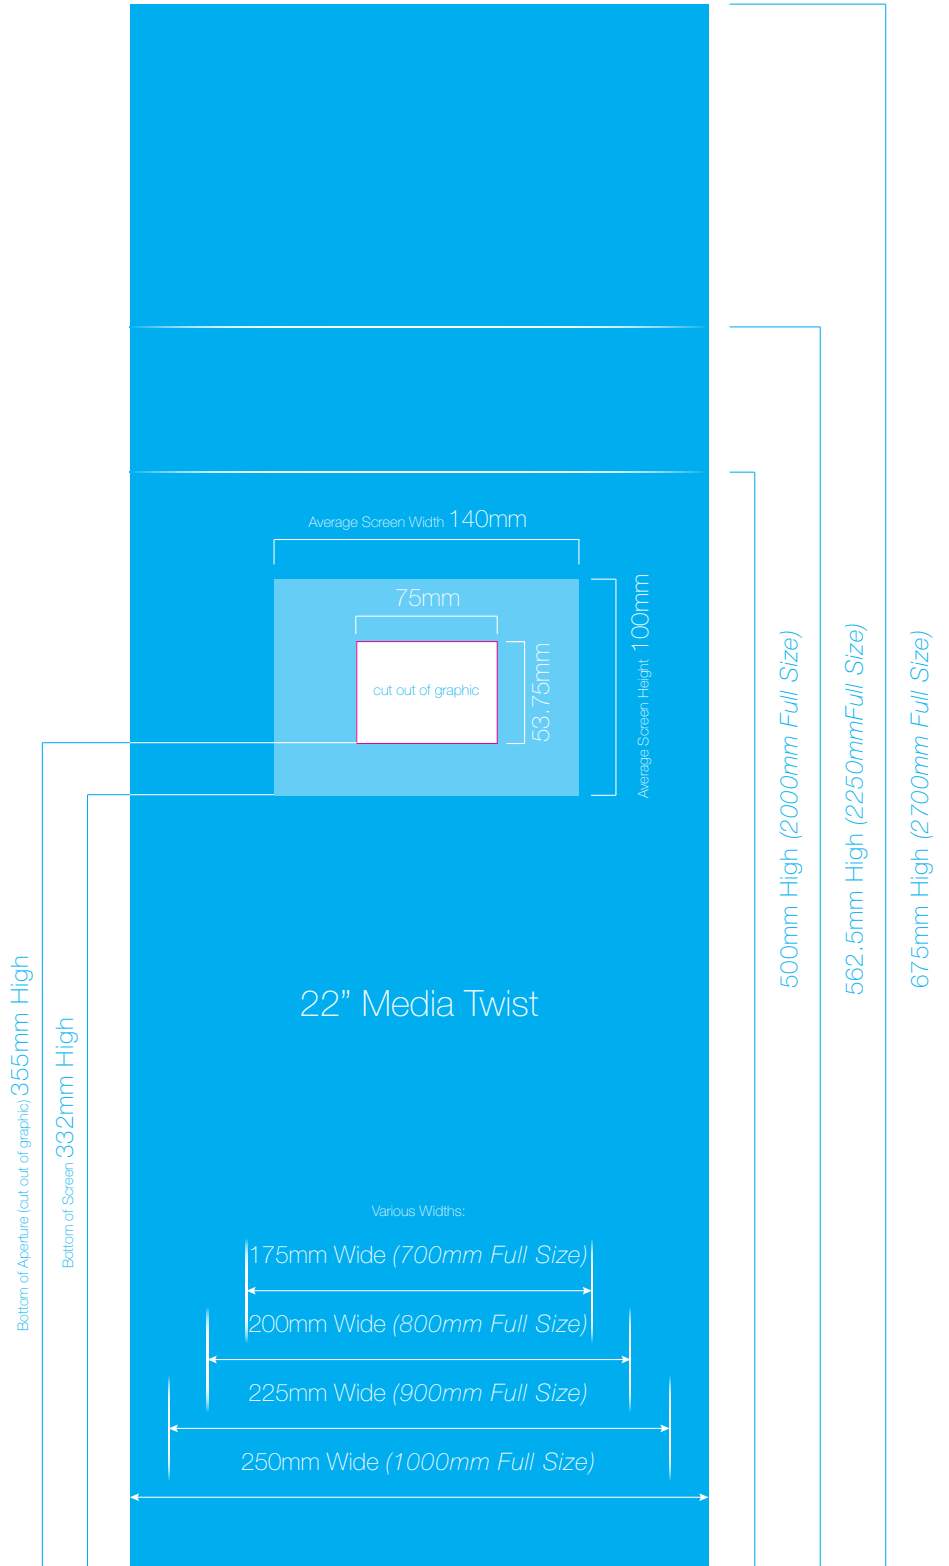

Hidden Graphic Area ■ Visible Graphic Area ■ Unprinted Cut Lines □

The bottom of aperture is always measured from the bottom of the graphic, regardless of height